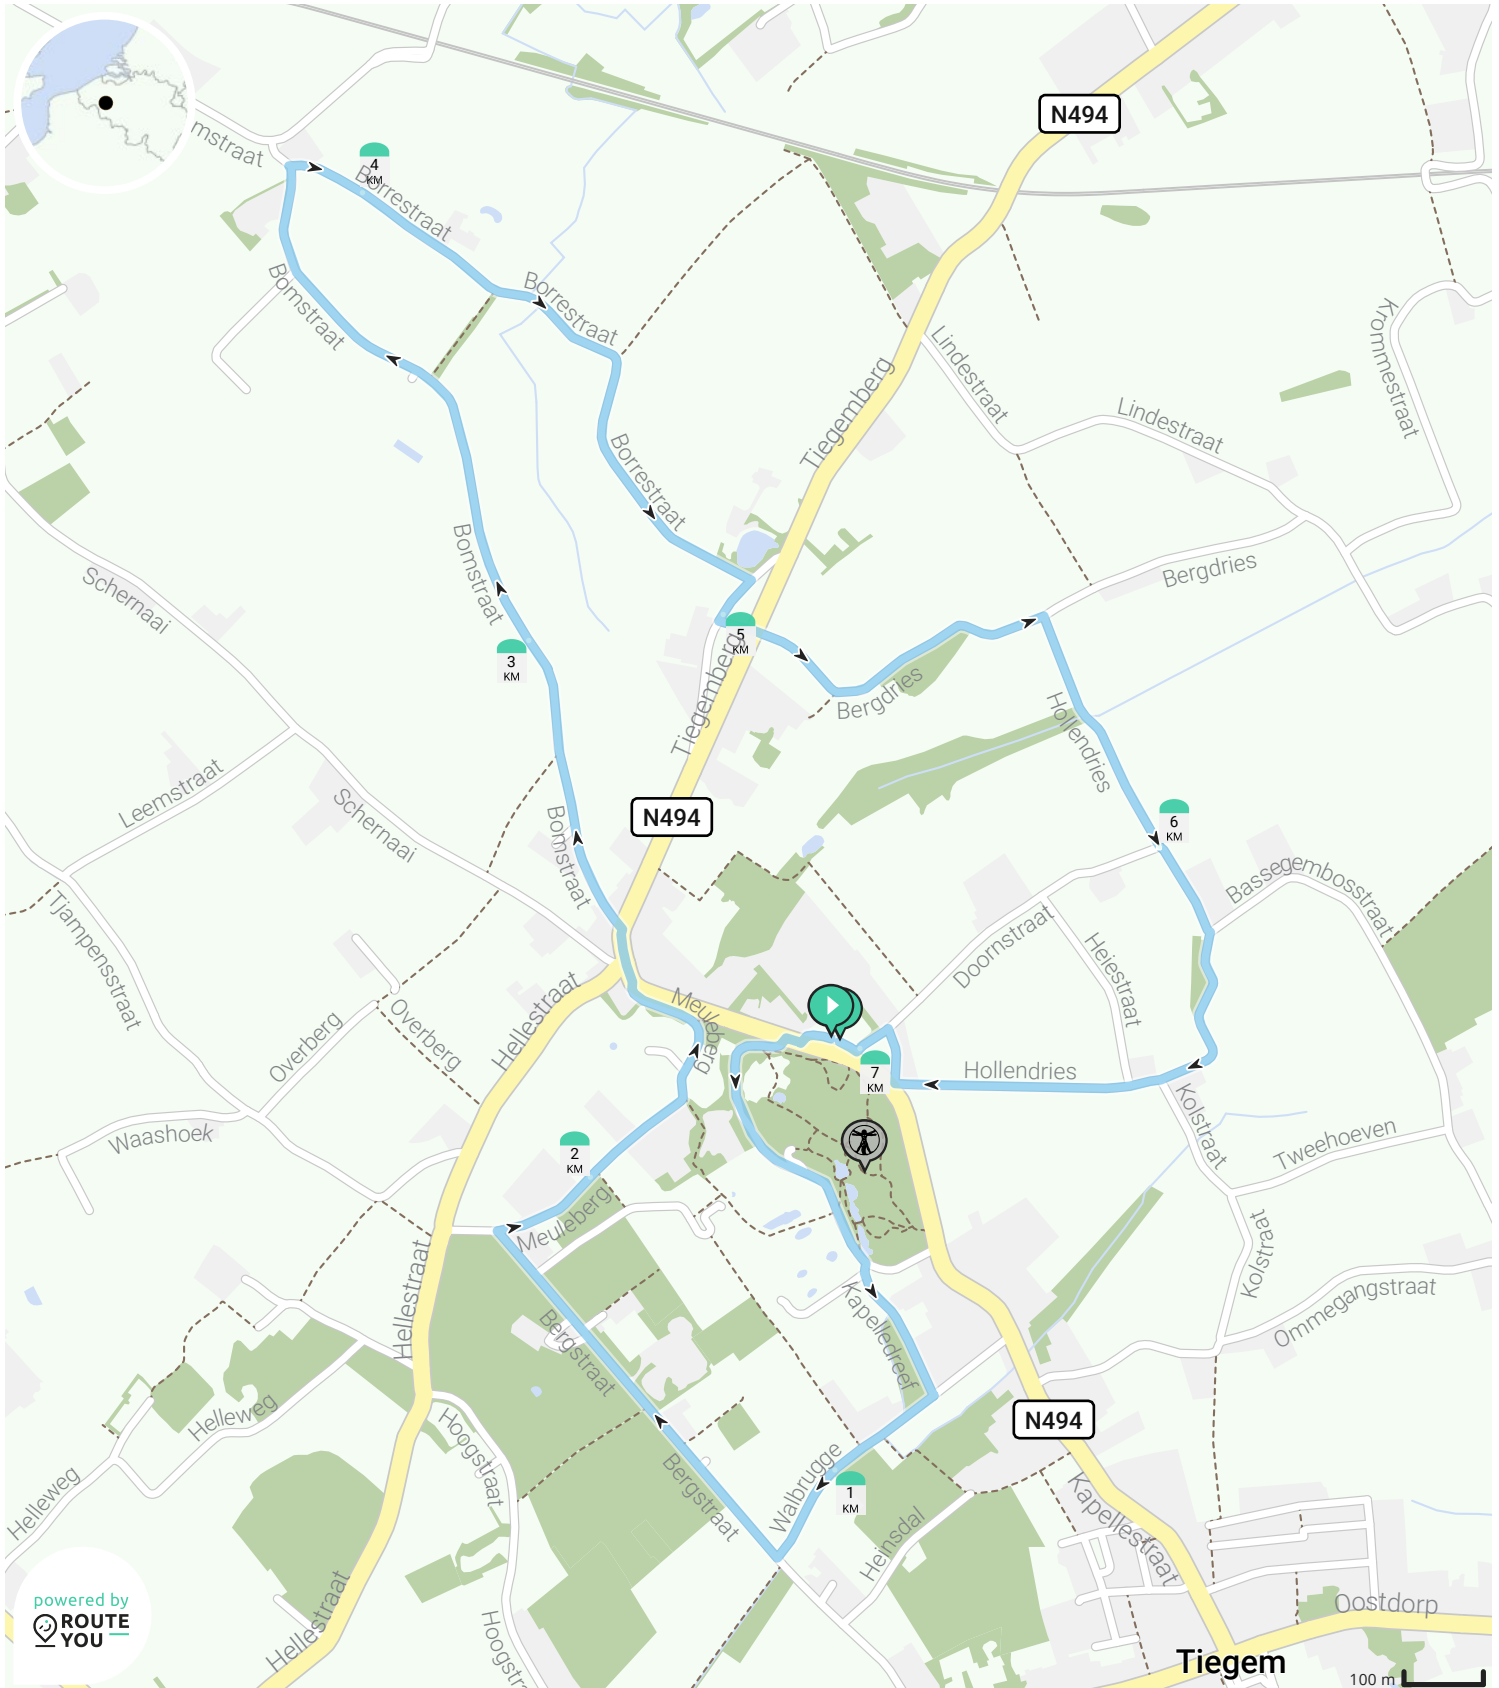

Anzegem - 10.000 stappenwandeling CONTREI Live

View on mobile

By Logo Leiland

Length: 7.0 km

Ascent: 81 m

difficulty level: 7/10

Tiegemberg, 8573 Anzegem, Vlaanderen, België

Tiegemberg, 8573 Anzegem, Vlaanderen, België

powered by ROUTE YOU